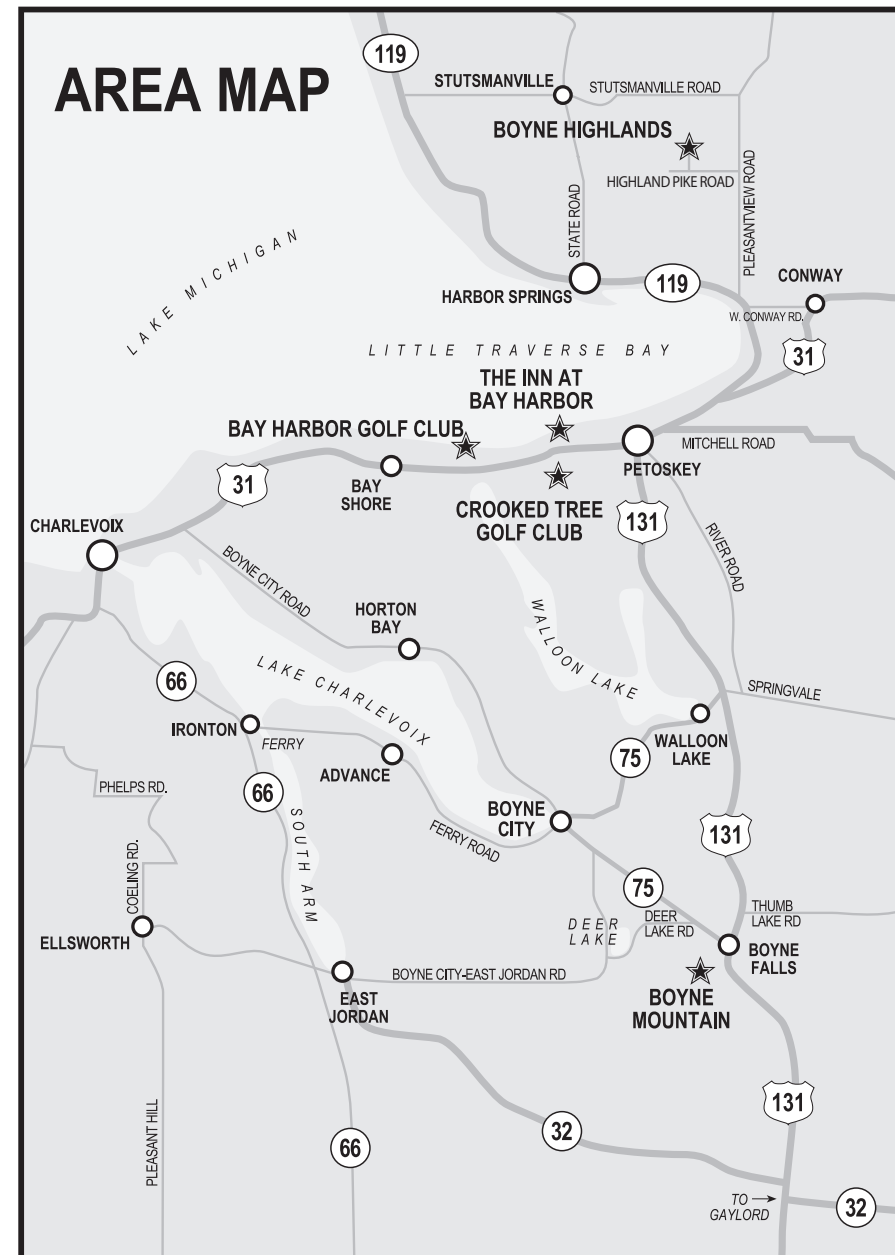

# BOYNE MOUNTAIN RESORT MAPS & INFORMATION

1 Boyne Mountain Road  
Boyne Falls, MI 49713-0019

231.549.6000  
boynemountain.com

**WIRELESS ACCESS LOCATIONS**

Mountain Cabins - 1.5 miles  
Deer Lake - 1.8 miles  
The Reserve at Boyne Mountain - 1.8 miles

TO BOYNE →  
FALLS

TO M-75  
BOYNE FALLS  
AND  
BOYNE CITY