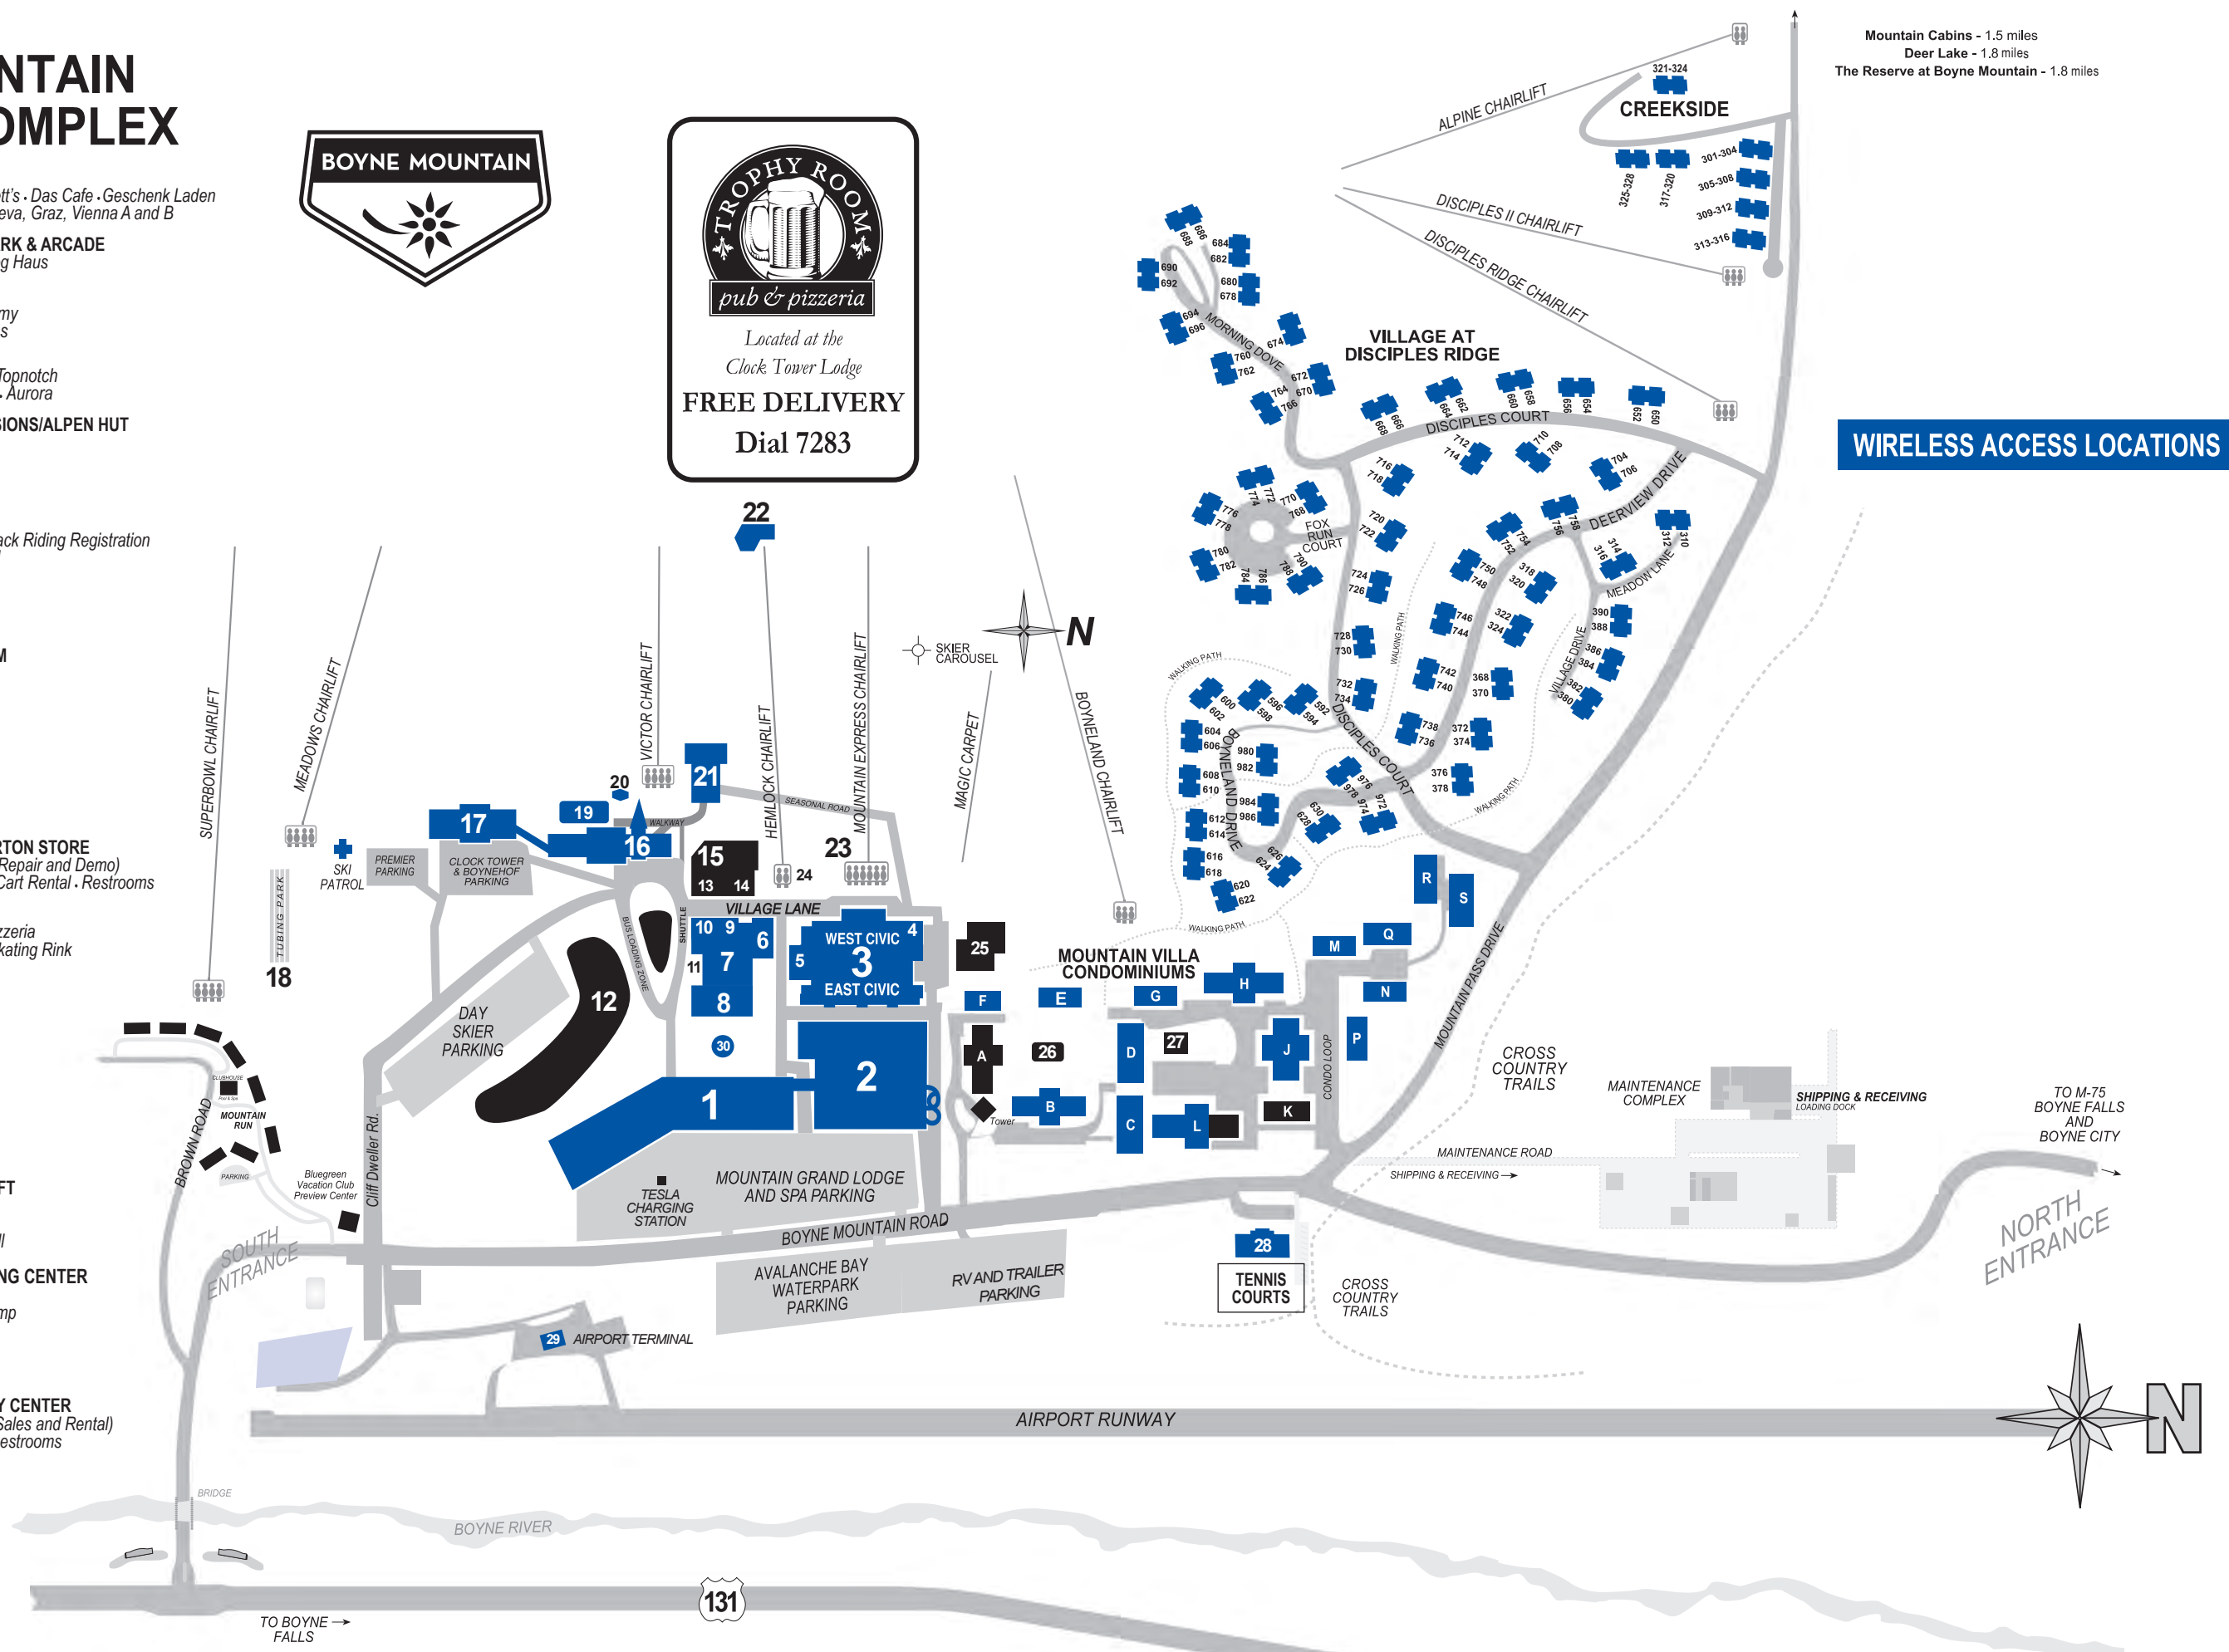

# BOYNE MOUNTAIN RESORT MAPS & INFORMATION

1 Boyne Mountain Road  
Boyne Falls, MI 49713-0019

231.549.6000  
boynemountain.com

**WIRELESS ACCESS LOCATIONS**

Mountain Cabins - 1.5 miles  
Deer Lake - 1.8 miles  
The Reserve at Boyne Mountain - 1.8 miles

TO BOYNE →  
FALLS

TO M-75  
BOYNE FALLS  
AND  
BOYNE CITY