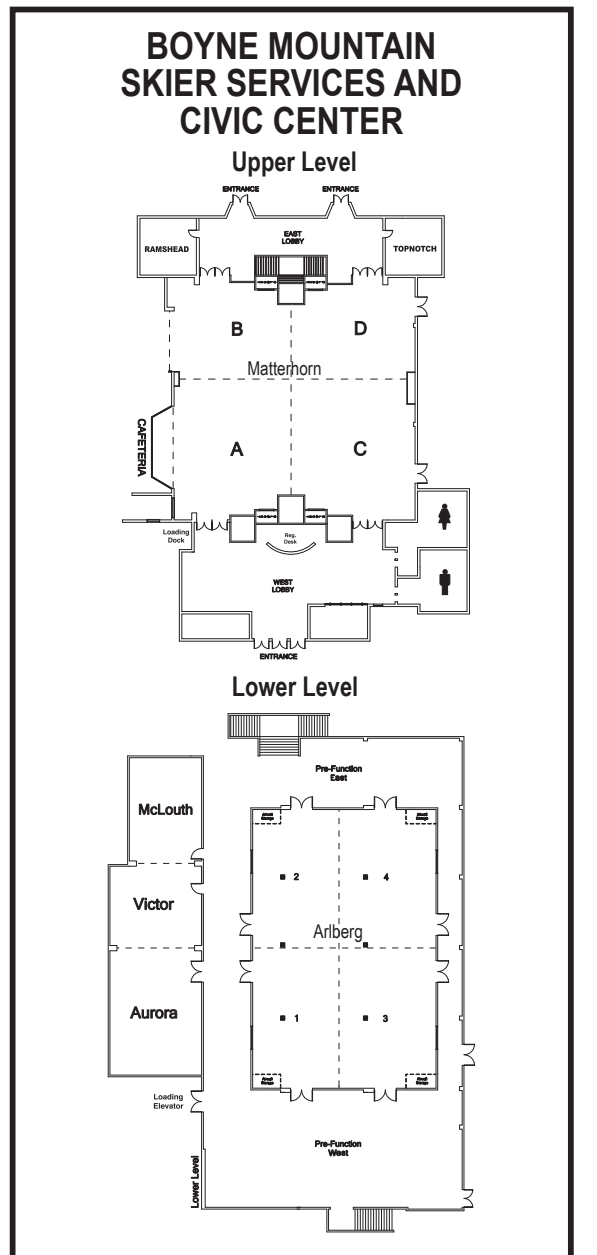

# BOYNE MOUNTAIN RESORT MAPS & INFORMATION

1 Boyne Mountain Road  
Boyne Falls, MI 49713-0019

231.549.6000  
boynemountain.com